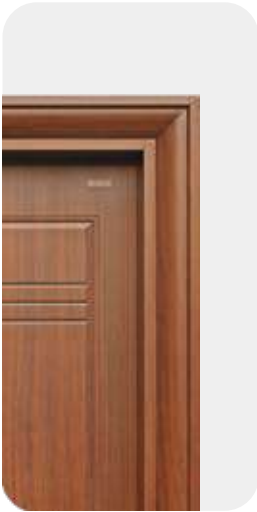

Frame Design