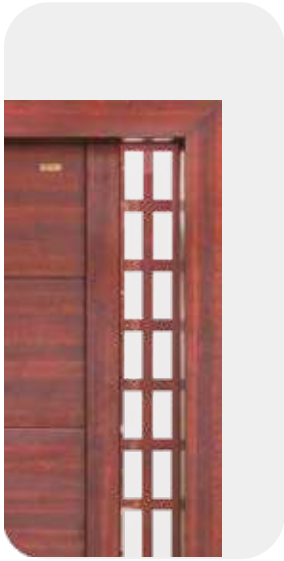

Frame Design