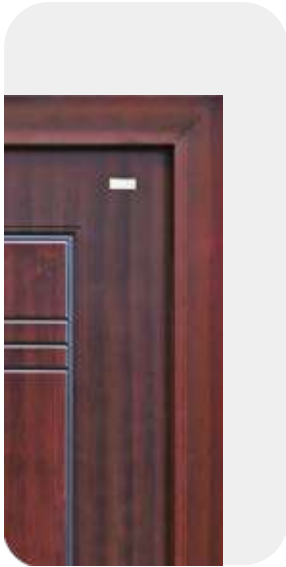

Frame Design