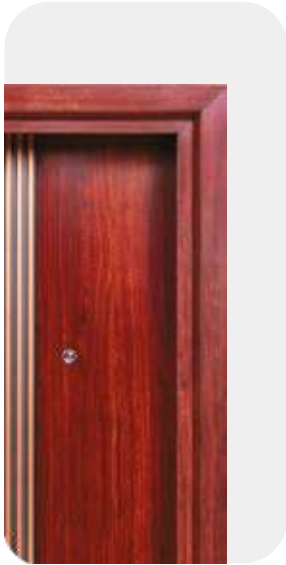

2050 X 980 X 70 MM M/L SEMI WALL COVERED

2050 X 1080 X 70 MM M/L SEMI WALL COVERED

2050 X 1200 X 70 MM M/L SEMI WALL COVERED

DEFENDER

The **Defender** has the most wooden like finish which promises ultimate security for your home. The long Bar handles and linear designs makes it special.